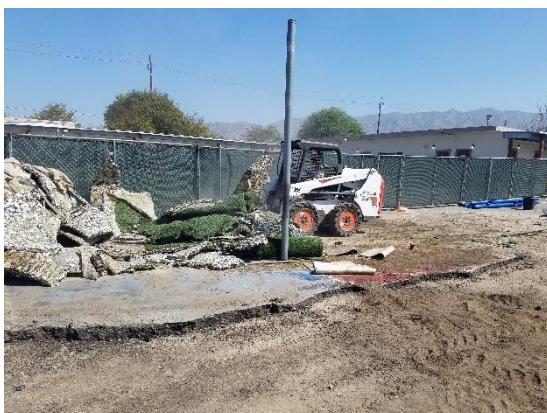

Disney Two Story Modular Project
Update 4/16/21

Dear Disney Parents and the Community,

This week we had our Disney Elementary School Project Groundbreaking Ceremony. The ceremony was streamed live, and we hope you were able to join us and witness this important moment in our school history.

In the meantime, the site work is in progress and Chalmers Construction Services continues with the site demolition of asphalt paving, playground equipment footings, ball wall, and other site elements.

In addition, Chalmers has also started the over-excavation work of the building area in preparation for the foundation work.

We look forward to successfully delivering the Two-Story Modular Project to the community and providing the students at Walt Disney Elementary School with this new and innovative classroom building!